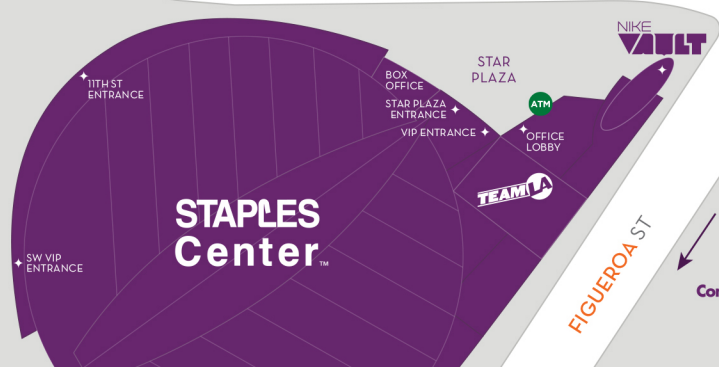

- Restrooms
- ATM
- Escalator
- Elevator
- Parking

- EAT**
- Boca at the Conga Room
 - Fleming's
 - Ford's Filling Station
 - gLance Lobby Bar
 - Illy Espressamente
 - Katsuya
 - Lawry's Carvery
 - Live Basil Pizza
 - Nest at WP24
 - Red Mango
 - Rock 'N Fish
 - Rosa Mexicano
 - Smashburger
 - Starbucks Coffee
 - The Farm of Beverly Hills
 - The Mixing Room
 - Tom's Urban
 - Triple 8
 - Wolfgang Puck Bar & Grill
 - WP24
 - Yard House

- PLAY**
- Club Nokia
 - Conga Room
 - The GRAMMY Museum®
 - Lucky Strike Lanes
 - Nokia Theatre L.A. LIVE
 - Regal Cinemas L.A. LIVE
 - The Ritz-Carlton Spa
 - STAPLES Center
- STAY**
- Courtyard Marriott
 - JW Marriott Los Angeles L.A. LIVE
 - Residence Inn Marriott
 - The Ritz-Carlton, Los Angeles

Los Angeles Convention Center
Enter via Figueroa St

lalive.com
Security/Lost & Found
Located in East Garage
213.765.6844