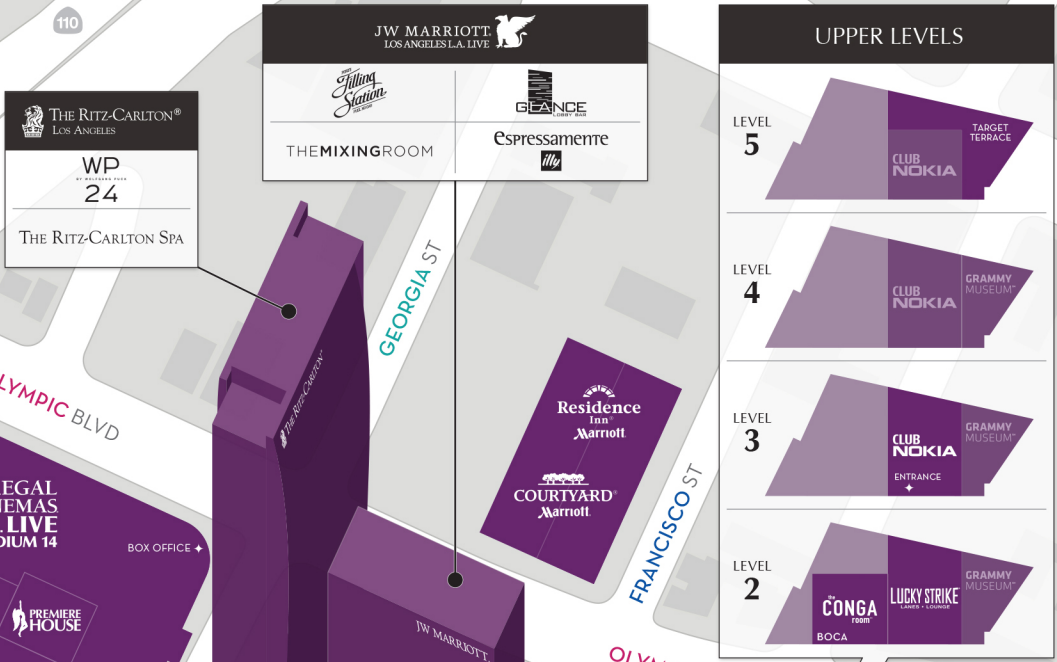

- Restrooms
- ATM
- Escalator
- Elevator
- Parking

- EAT**
- Boca at the Conga Room
 - Fleming's
 - Ford's Filling Station
 - gLance Lobby Bar
 - Illy Espressamente
 - Katsuya
 - Lawry's Carvery
 - Live Basil Pizza
 - Nest at WP24
 - Red Mango
 - Rock 'N Fish
 - Rosa Mexicano
 - Smashburger
 - Starbucks Coffee
 - The Farm of Beverly Hills
 - The Mixing Room
 - Tom's Urban
 - Triple 8
 - Wolfgang Puck Bar & Grill
 - WP24
 - Yard House

- PLAY**
- Club Nokia
 - Conga Room
 - The GRAMMY Museum®
 - Lucky Strike Lanes
 - Nokia Theatre L.A. LIVE
 - Regal Cinemas L.A. LIVE
 - The Ritz-Carlton Spa
 - STAPLES Center
- STAY**
- Courtyard Marriott
 - JW Marriott Los Angeles L.A. LIVE
 - Residence Inn Marriott
 - The Ritz-Carlton, Los Angeles

Los Angeles Convention Center
Enter via Figueroa St

lalive.com
Security/Lost & Found
Located in East Garage
213.765.6844