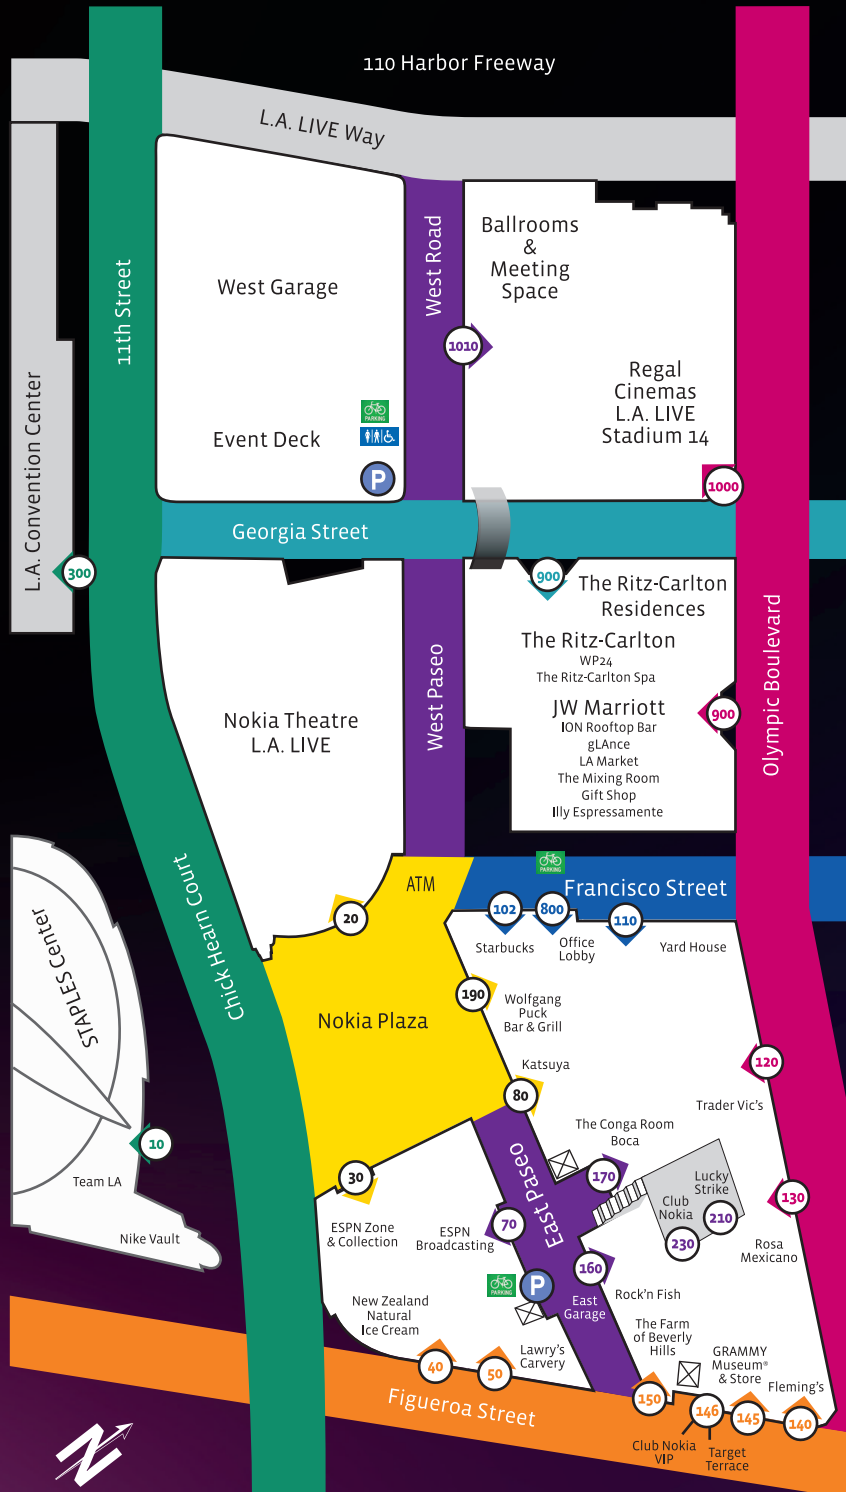

Directory

ENTERTAINMENT

Ballrooms & Meeting Space	1010	Paseo
Club Nokia	230	Paseo
The Conga Room	170	Paseo
Event Deck	On	Georgia
GRAMMY Museum®	145	Figueroa
L.A. Convention Center	300	Chick Hearn
Lucky Strike Lanes & Lounge	210	Paseo
Nokia Theatre L.A. LIVE	20	Plaza
Nokia Plaza	On	the Plaza
Club Nokia VIP Entrance	146	Figueroa
Regal Cinemas	1000	Olympic
STAPLES Center	10	Chick Hearn
Target Terrace	146	Figueroa
The Ritz-Carlton Spa	900	Georgia

RETAIL

Team LA	10	Chick Hearn
GRAMMY Museum® Store	145	Figueroa
JW Marriott Gift Shop	900	Olympic
Nike Vault	10	Chick Hearn
ESPN Zone Collection	30	Plaza

ACCOMMODATIONS

JW Marriott	900	Olympic
The Ritz-Carlton	900	Georgia

RESIDENCES

The Ritz-Carlton Residences	900	Georgia
-----------------------------	-----	---------

DINING

Boca at The Conga Room	170	Paseo
ESPN Zone	30	Plaza
Fleming's	140	Figueroa
gLance	900	Olympic
Illy's Esspressamente	900	Olympic
ION Rooftop Pool Bar	900	Olympic
Katsuya	180	Paseo
LA Market by Kerry Simon	900	Olympic
Lawry's Carvery	50	Figueroa
New Zealand Natural Ice Cream	40	Figueroa
Rock'n Fish	160	Paseo
Rosa Mexicano	130	Olympic
Starbucks	102	Francisco
The Farm of Beverly Hills	150	Figueroa
The Mixing Room	900	Olympic
Trader Vic's	120	Olympic
Yard House	110	Francisco
Wolfgang Puck Bar & Grill	190	Plaza
WP24 by Wolfgang Puck	900	Georgia